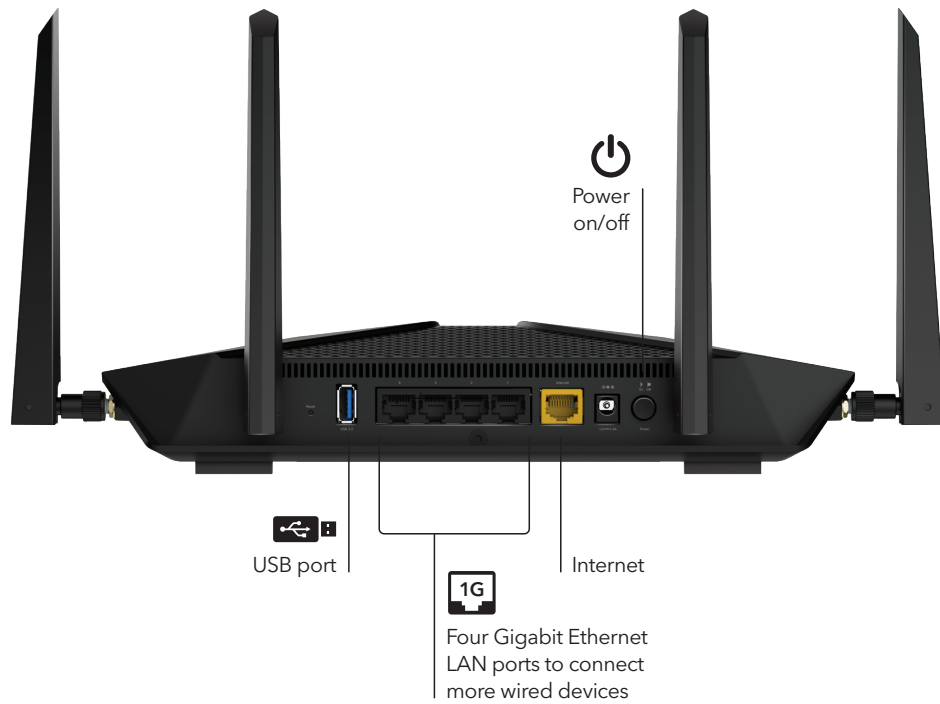

Connection Diagram

NIGHTHAWK®

Nighthawk® AX5 5-Stream AX4200 WiFi Router

Package Contents

- NETGEAR® Nighthawk® AX5/5-Stream AX4200 WiFi Router (RAX43)
- Ethernet cable
- 4 external antennas
- Quick start guide
- Power adapter